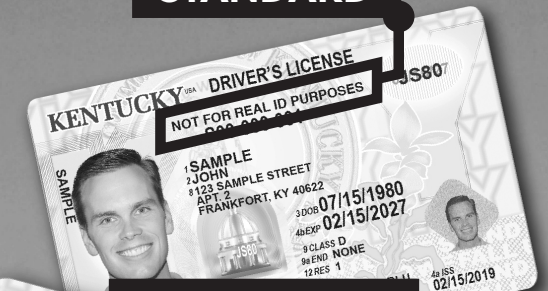

DRIVER LICENSING SERVICES MOVING OCTOBER 25

**LEWIS COUNTY OFFICE OF CIRCUIT COURT CLERK
WILL NO LONGER ISSUE LICENSES, PERMITS, OR IDS.**

Residents must visit any

**DRIVER LICENSING
REGIONAL OFFICE**

Operated by the Kentucky Transportation Cabinet

To schedule an appointment and find the nearest location,

visit drive.ky.gov

(limited walk-ins accepted)

DRIVER TESTING APPLICANTS:

Schedule an appointment with kentuckystatepolice.org/driver-testing

**DRIVER LICENSING
REGIONAL OFFICE**

**NOW OFFERING
2 VERSIONS**

STANDARD

REAL ID

**ARRIVE
PREPARED.**

Take the
IDocument quiz
at REALIDKY.com

REAL IDs are the only
card version accepted
for U.S. air travel and
entry onto military
bases and select
federal buildings
starting May 3, 2023.
Take the IDocument
quiz at REALIDKY.com
to get a personalized
list of required
documents to bring
when applying.