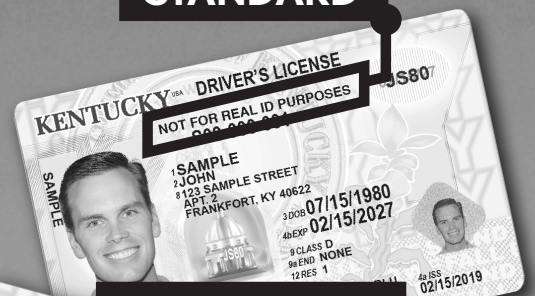

DRIVER LICENSING SERVICES MOVING OCTOBER 25

**LESLIE COUNTY OFFICE
OF CIRCUIT COURT CLERK
WILL NO LONGER ISSUE
LICENSES, PERMITS, OR IDs.**

Residents must visit any

**DRIVER LICENSING
REGIONAL OFFICE**

Operated by the Kentucky Transportation Cabinet

**To schedule an appointment
and find the nearest location,
visit drive.ky.gov**

(limited walk-ins accepted)

**DRIVER TESTING APPLICANTS:
Schedule an appointment with
kentuckystatepolice.org/driver-testing**

2 VERSIONS

STANDARD

REAL ID