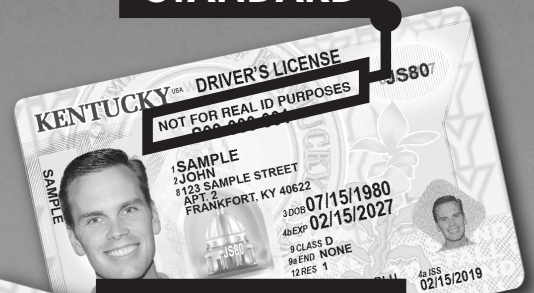

DRIVER LICENSING SERVICES MOVING JUNE 28

**LEE COUNTY OFFICE
OF THE CIRCUIT COURT CLERK
WILL NO LONGER ISSUE
LICENSES, PERMITS, OR IDS.
*Residents must visit any***

DRIVER LICENSING REGIONAL OFFICE

Operated by the Kentucky Transportation Cabinet

To schedule an appointment
and find the nearest location,
visit drive.ky.gov
(limited walk-ins accepted)

DRIVER TESTING APPLICANTS:
Schedule an appointment with
kentuckystatepolice.org/driver-testing

Clerk will renew cards remotely for a limited
time for eligible applicants. Learn more at
drive.ky.gov.

2 VERSIONS

STANDARD

REAL ID