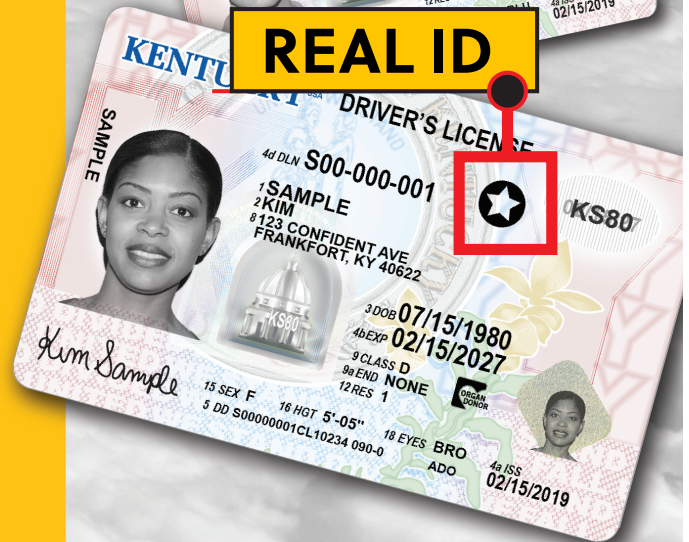

DRIVER LICENSING SERVICES MOVING DECEMBER 27

**LARUE COUNTY OFFICE
OF CIRCUIT COURT CLERK
WILL NO LONGER ISSUE
LICENSES, PERMITS, OR IDS.**

***Licensing services now
offered at any***

**DRIVER LICENSING
REGIONAL OFFICE**

**ATTENTION: DRIVER TESTING APPLICANTS
Schedule an appointment with
kentuckystatepolice.org/driver-testing**

2 VERSIONS

STANDARD

REAL ID

**ARRIVE
PREPARED.**

Take the
IDocument quiz
at REALIDKY.com

REAL IDs are the
only card version
accepted for U.S. air
travel and entry
onto military bases
and select federal
buildings starting
May 3, 2023. Take
the IDocument quiz
at REALIDKY.com to
get a personalized
list of required
documents to bring
when applying.