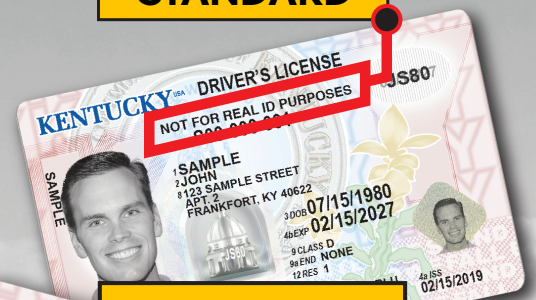

DRIVER LICENSING SERVICES MOVING DECEMBER 27

**LARUE COUNTY OFFICE
OF CIRCUIT COURT CLERK
WILL NO LONGER ISSUE
LICENSES, PERMITS, OR IDS.**

***Licensing services now
offered at any***

**DRIVER LICENSING
REGIONAL OFFICE**

**ATTENTION: DRIVER TESTING APPLICANTS
Schedule an appointment with
kentuckystatepolice.org/driver-testing**

2 VERSIONS

STANDARD

REAL ID

**ARRIVE
PREPARED.**

Take the
IDocument quiz
at REALIDKY.com

REAL IDs are the
only card version
accepted for U.S. air
travel and entry
onto military bases
and select federal
buildings starting
May 3, 2023. Take
the IDocument quiz
at REALIDKY.com to
get a personalized
list of required
documents to bring
when applying.