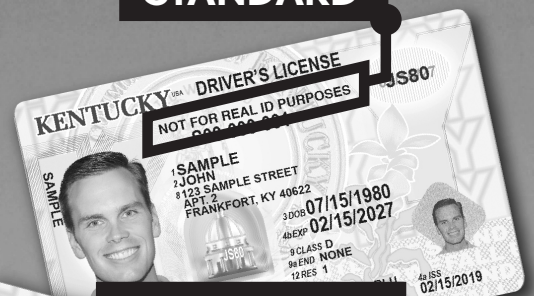

DRIVER LICENSING SERVICES MOVING DECEMBER 27

**LARUE COUNTY OFFICE
OF CIRCUIT COURT CLERK
WILL NO LONGER ISSUE
LICENSES, PERMITS, OR IDS.**

***Licensing services now
offered at any***

**DRIVER LICENSING
REGIONAL OFFICE**

Operated by the Kentucky Transportation Cabinet

**License renewal also available
online or by mail.**

**For more information or to
schedule an appointment,
visit drive.ky.gov**

(limited walk-ins accepted)

**ATTENTION: DRIVER TESTING APPLICANTS
Schedule an appointment with
kentuckystatepolice.org/driver-testing**

2 VERSIONS

STANDARD