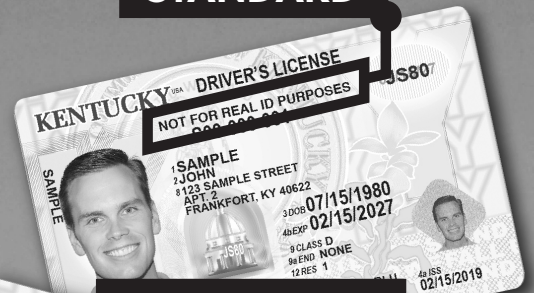

DRIVER LICENSING SERVICES MOVING SEPTEMBER 27

**JOHNSON COUNTY OFFICE
OF CIRCUIT COURT CLERK
WILL NO LONGER ISSUE
LICENSES, PERMITS, OR IDS.**

Residents must visit any

**DRIVER LICENSING
REGIONAL OFFICE**

Operated by the Kentucky Transportation Cabinet

**To schedule an appointment
and find the nearest location,
visit drive.ky.gov**

(limited walk-ins accepted)

**DRIVER TESTING APPLICANTS:
Schedule an appointment with
kentuckystatepolice.org/driver-testing**

2 VERSIONS

STANDARD

REAL ID