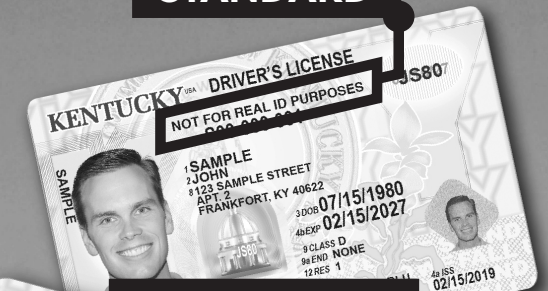

DRIVER LICENSING SERVICES MOVING SEPTEMBER 27

**JOHNSON COUNTY OFFICE OF CIRCUIT COURT CLERK
WILL NO LONGER ISSUE LICENSES, PERMITS, OR IDS.**

Residents must visit any

**DRIVER LICENSING
REGIONAL OFFICE**

Operated by the Kentucky Transportation Cabinet

To schedule an appointment and find the nearest location,

visit drive.ky.gov

(limited walk-ins accepted)

DRIVER TESTING APPLICANTS:

Schedule an appointment with kentuckystatepolice.org/driver-testing

**DRIVER LICENSING
REGIONAL OFFICE**

**NOW OFFERING
2 VERSIONS**

STANDARD

REAL ID

**ARRIVE
PREPARED.**

Take the
IDocument quiz
at REALIDKY.com

REAL IDs are the only
card version accepted for
U.S. air travel and
entry onto military
bases and select
federal buildings
starting May 3, 2023.
Take the IDocument
quiz at REALIDKY.com
to get a personalized
list of required
documents to bring
when applying.