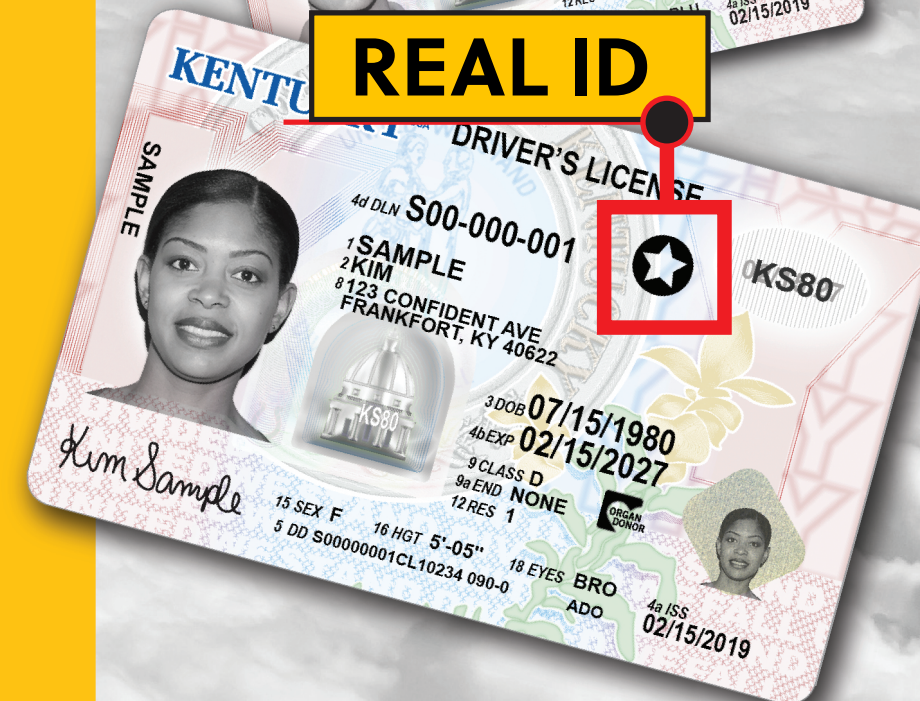

DRIVER LICENSING SERVICES MOVING SEPTEMBER 27

**JOHNSON COUNTY OFFICE OF CIRCUIT COURT CLERK
WILL NO LONGER ISSUE LICENSES, PERMITS, OR IDS.**

Residents must visit any

DRIVER LICENSING REGIONAL OFFICE

Operated by the Kentucky Transportation Cabinet

To schedule an appointment and find the nearest location,
visit drive.ky.gov

(limited walk-ins accepted)

DRIVER TESTING APPLICANTS:

Schedule an appointment with kentuckystatepolice.org/driver-testing

**DRIVER LICENSING
REGIONAL OFFICE**

**NOW OFFERING
2 VERSIONS**

STANDARD

REAL ID

**ARRIVE
PREPARED.**

Take the
IDocument quiz
at REALIDKY.com

REAL IDs are the only
card version accepted
for U.S. air travel and
entry onto military
bases and select
federal buildings
starting May 3, 2023.
Take the IDocument
quiz at REALIDKY.com
to get a personalized
list of required
documents to bring
when applying.