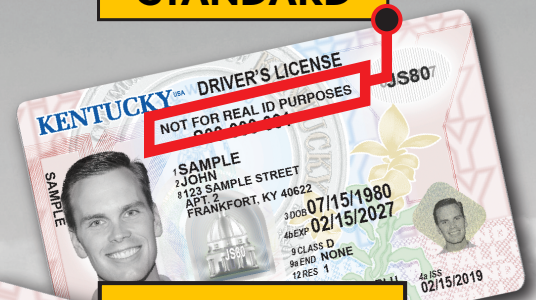

DRIVER LICENSING SERVICES MOVING JUNE 13

**JESSAMINE COUNTY OFFICE
OF CIRCUIT COURT CLERK
WILL NO LONGER ISSUE
LICENSES, PERMITS, OR IDS.**

***Licensing services now
offered at any***

**DRIVER LICENSING
REGIONAL OFFICE**

**ATTENTION: DRIVER TESTING APPLICANTS
Schedule an appointment with
kentuckystatepolice.org/driver-testing**

2 VERSIONS

STANDARD

REAL ID

**ARRIVE
PREPARED.**

Take the
IDocument quiz
at REALIDKY.com

REAL IDs are the
only card version
accepted for U.S. air
travel and entry
onto military bases
and select federal
buildings starting
May 3, 2023. Take
the IDocument quiz
at REALIDKY.com to
get a personalized
list of required
documents to bring
when applying.