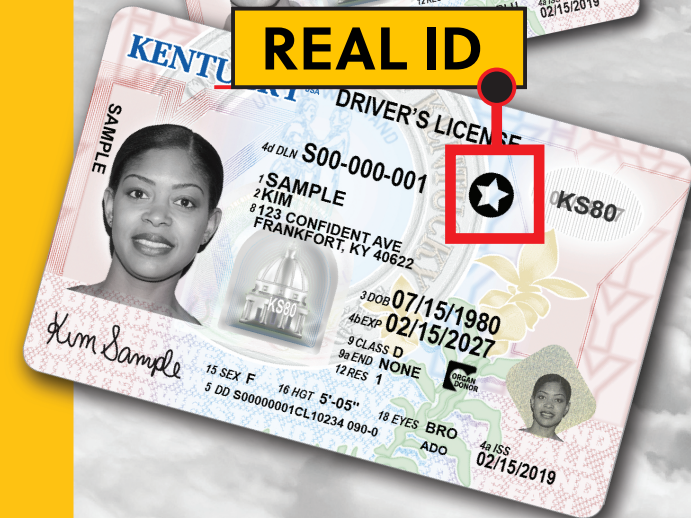

DRIVER LICENSING SERVICES MOVING JUNE 13

**JESSAMINE COUNTY OFFICE OF CIRCUIT COURT CLERK
WILL NO LONGER ISSUE LICENSES, PERMITS, OR IDS.**

Licensing services now offered at any

**DRIVER LICENSING
REGIONAL OFFICE**

Schedule an appointment with kentuckystatepolice.org/driver-testing

**DRIVER LICENSING
REGIONAL OFFICE**

**NOW OFFERING
2 VERSIONS**

STANDARD

REAL ID

**ARRIVE
PREPARED.**

Take the
IDocument quiz
at REALIDKY.com

REAL IDs are the only
card version accepted
for U.S. air travel and
entry onto military
bases and select
federal buildings
starting May 3, 2023.
Take the IDocument
quiz at REALIDKY.com
to get a personalized
list of required
documents to bring
when applying.