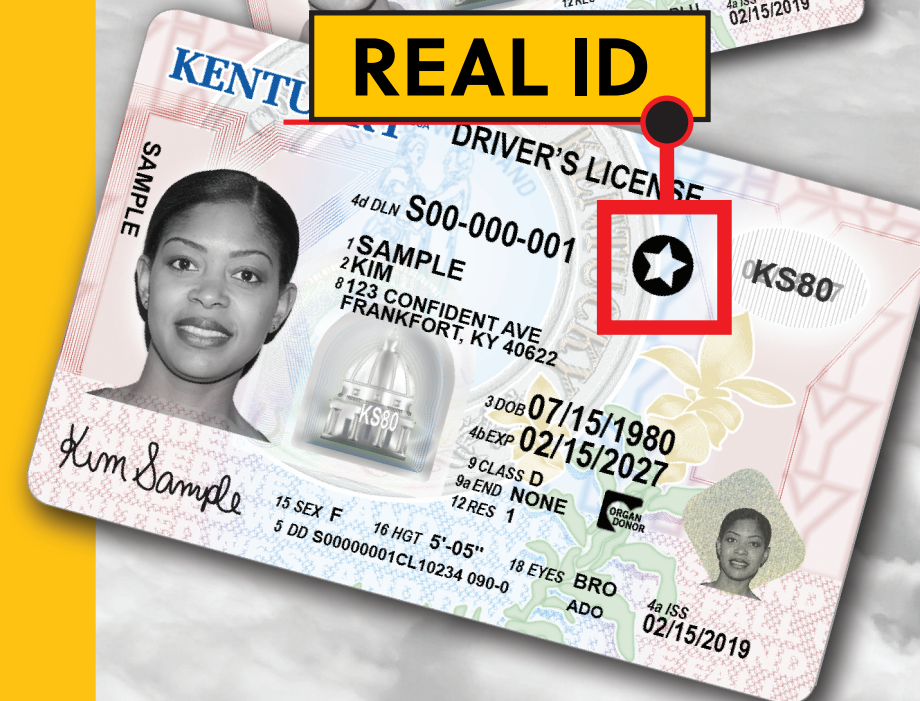

DRIVER LICENSING SERVICES MOVING JUNE 13

**JESSAMINE COUNTY OFFICE OF CIRCUIT COURT CLERK
WILL NO LONGER ISSUE LICENSES, PERMITS, OR IDS.**

Licensing services now offered at any

DRIVER LICENSING REGIONAL OFFICE

Schedule an appointment with kentuckystatepolice.org/driver-testing

**DRIVER LICENSING
REGIONAL OFFICE**

NOW OFFERING 2 VERSIONS

STANDARD

REAL ID

**ARRIVE
PREPARED.**

Take the
IDocument quiz
at REALIDKY.com

REAL IDs are the only card version accepted for U.S. air travel and entry onto military bases and select federal buildings starting May 3, 2023. Take the IDocument quiz at REALIDKY.com to get a personalized list of required documents to bring when applying.