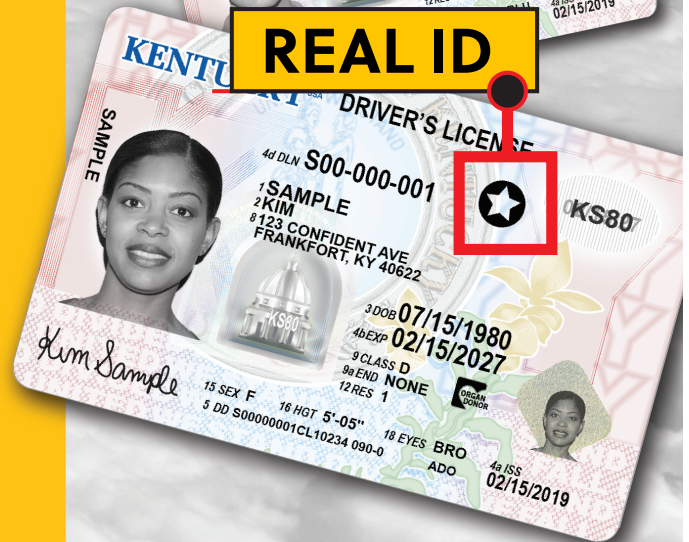

DRIVER LICENSING SERVICES MOVING JANUARY 18

**JEFFERSON COUNTY OFFICE
OF CIRCUIT COURT CLERK
WILL NO LONGER ISSUE
LICENSES, PERMITS, OR IDS.**

*Licensing services now
offered at any*

**DRIVER LICENSING
REGIONAL OFFICE**

**ATTENTION: DRIVER TESTING APPLICANTS
Schedule an appointment with
kentuckystatepolice.org/driver-testing**

2 VERSIONS

STANDARD

REAL ID

**ARRIVE
PREPARED.**

Take the
IDocument quiz
at REALIDKY.com

REAL IDs are the
only card version
accepted for U.S. air
travel and entry
onto military bases
and select federal
buildings starting
May 3, 2023. Take
the IDocument quiz
at REALIDKY.com to
get a personalized
list of required
documents to bring
when applying.