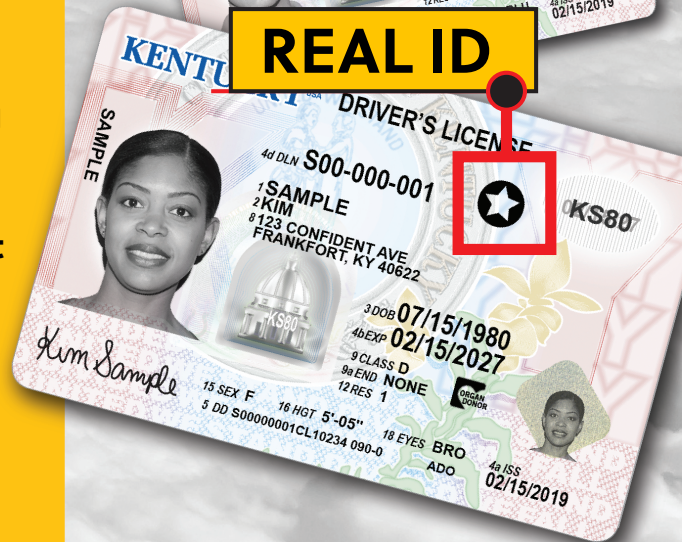

ARRIVE PREPARED.

Take the
IDocument quiz
at REALIDKY.com