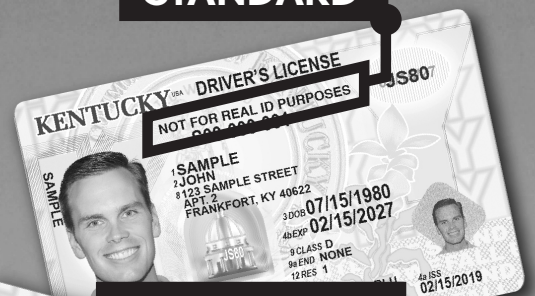

DRIVER LICENSING SERVICES MOVING JULY 26

**HICKMAN COUNTY OFFICE
OF THE CIRCUIT COURT CLERK
WILL NO LONGER ISSUE
LICENSES, PERMITS, OR IDS.**

Residents must visit any

**DRIVER LICENSING
REGIONAL OFFICE**

Operated by the Kentucky Transportation Cabinet

To schedule an appointment
and find the nearest location,
visit drive.ky.gov

(limited walk-ins accepted)

DRIVER TESTING APPLICANTS:
Schedule an appointment with
kentuckystatepolice.org/driver-testing

Clerk will renew cards remotely for a limited
time for eligible applicants. Learn more at
drive.ky.gov.

2 VERSIONS

STANDARD