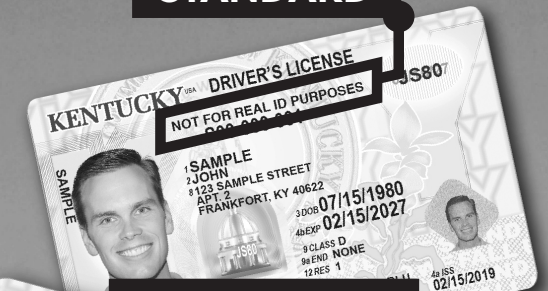

DRIVER LICENSING SERVICES MOVING SEPTEMBER 20

**HENRY COUNTY OFFICE OF CIRCUIT COURT CLERK
WILL NO LONGER ISSUE LICENSES, PERMITS, OR IDS.**

Residents must visit any

**DRIVER LICENSING
REGIONAL OFFICE**

Operated by the Kentucky Transportation Cabinet

To schedule an appointment and find the nearest location,

visit drive.ky.gov

(limited walk-ins accepted)

DRIVER TESTING APPLICANTS:

Schedule an appointment with kentuckystatepolice.org/driver-testing

**DRIVER LICENSING
REGIONAL OFFICE**

**NOW OFFERING
2 VERSIONS**

STANDARD

REAL ID