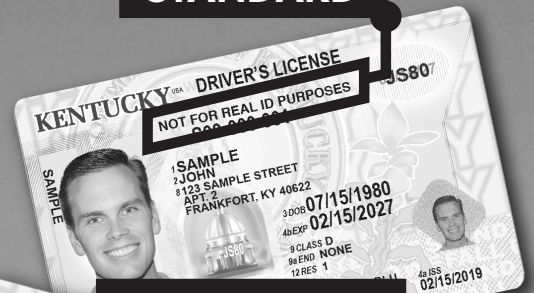

DRIVER LICENSING SERVICES MOVING JUNE 28

**HART COUNTY OFFICE
OF THE CIRCUIT COURT CLERK
WILL NO LONGER ISSUE
LICENSES, PERMITS, OR IDS.
*Residents must visit any***

DRIVER LICENSING REGIONAL OFFICE

Operated by the Kentucky Transportation Cabinet

To schedule an appointment
and find the nearest location,
visit drive.ky.gov

(limited walk-ins accepted)

DRIVER TESTING APPLICANTS:
Schedule an appointment with
kentuckystatepolice.org/driver-testing

Clerk will renew cards remotely for a limited
time for eligible applicants. Learn more at
drive.ky.gov.

2 VERSIONS

STANDARD