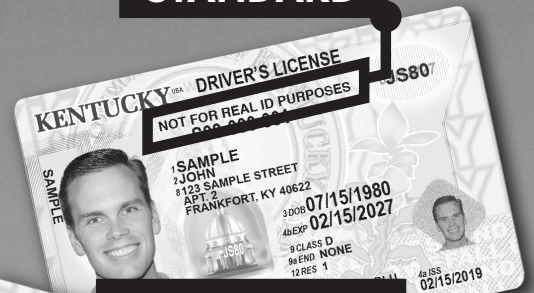

DRIVER LICENSING SERVICES MOVING MAY 24

**HARDIN COUNTY OFFICE
OF THE CIRCUIT COURT CLERK
WILL NO LONGER ISSUE
LICENSES, PERMITS, OR IDS.
*Residents must visit any***

DRIVER LICENSING REGIONAL OFFICE

Operated by the Kentucky Transportation Cabinet

To schedule an appointment
and find the nearest location,
visit drive.ky.gov
(limited walk-ins accepted)

DRIVER TESTING APPLICANTS:
Schedule an appointment with
kentuckystatepolice.org/driver-testing

**Clerk will renew cards remotely for a limited
time for eligible applicants. Learn more at
drive.ky.gov.**

2 VERSIONS

STANDARD

REAL ID