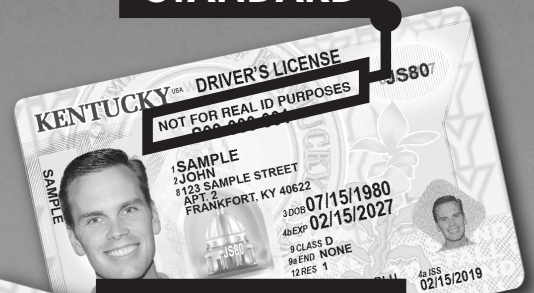

DRIVER LICENSING SERVICES MOVING MAY 24

**GREEN COUNTY OFFICE
OF THE CIRCUIT COURT CLERK
WILL NO LONGER ISSUE
LICENSES, PERMITS, OR IDS.
*Residents must visit any***

DRIVER LICENSING REGIONAL OFFICE

Operated by the Kentucky Transportation Cabinet

To schedule an appointment
and find the nearest location,
visit drive.ky.gov
(limited walk-ins accepted)

DRIVER TESTING APPLICANTS:
Schedule an appointment with
kentuckystatepolice.org/driver-testing

**Clerk will renew cards remotely for a limited
time for eligible applicants. Learn more at
drive.ky.gov.**

2 VERSIONS

STANDARD

REAL ID