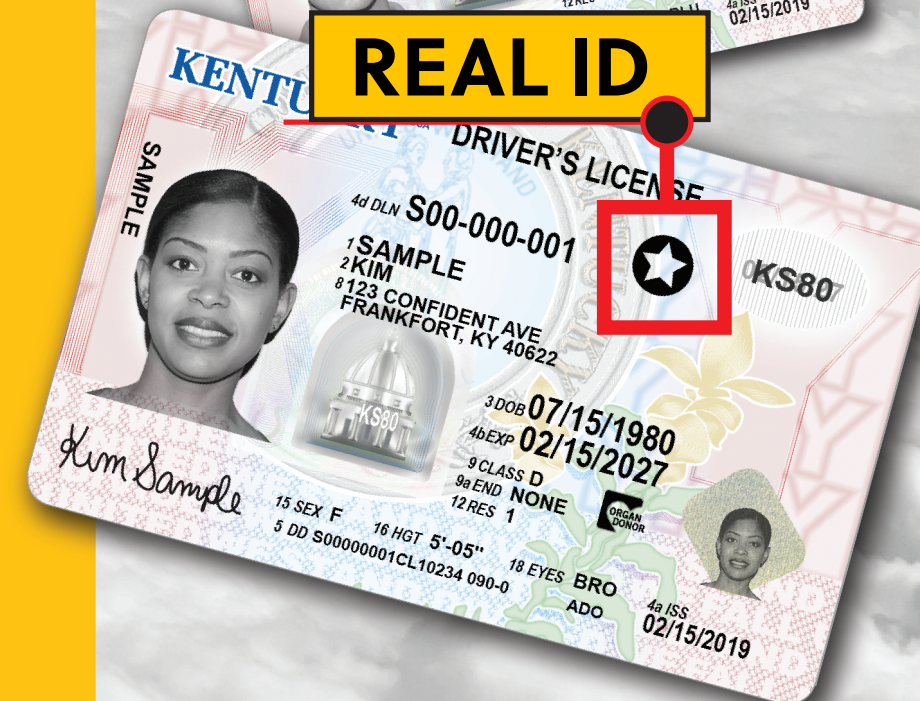

DRIVER LICENSING SERVICES MOVING MARCH 28

**GRAVES COUNTY OFFICE OF CIRCUIT COURT CLERK
WILL NO LONGER ISSUE LICENSES, PERMITS, OR IDS.**

Licensing services now offered at any

DRIVER LICENSING REGIONAL OFFICE

**DRIVER LICENSING
REGIONAL OFFICE**

**NOW OFFERING
2 VERSIONS**

STANDARD

REAL ID

**ARRIVE
PREPARED.**

Take the
IDocument quiz
at REALIDKY.com

REAL IDs are the only
card version accepted
for U.S. air travel and
entry onto military
bases and select
federal buildings
starting May 3, 2023.
Take the IDocument
quiz at REALIDKY.com
to get a personalized
list of required
documents to bring
when applying.