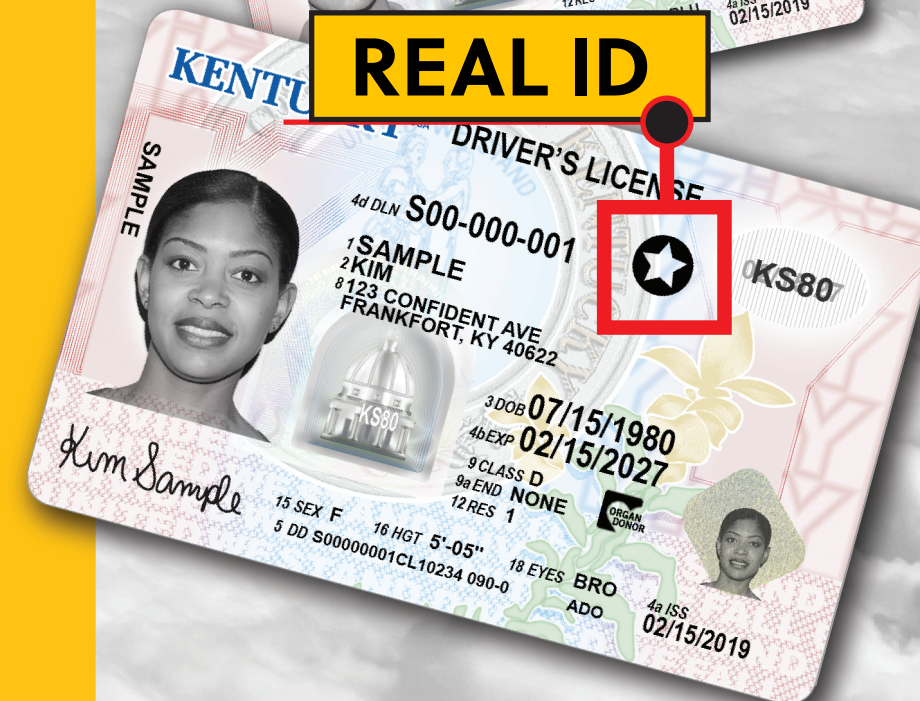

DRIVER LICENSING SERVICES MOVING FEBRUARY 21

**GRANT COUNTY OFFICE OF CIRCUIT COURT CLERK
WILL NO LONGER ISSUE LICENSES, PERMITS, OR IDS.**

Licensing services now offered at any

DRIVER LICENSING REGIONAL OFFICE

Schedule an appointment with kentuckystatepolice.org/driver-testing

**DRIVER LICENSING
REGIONAL OFFICE**

**NOW OFFERING
2 VERSIONS**

STANDARD

REAL ID

**ARRIVE
PREPARED.**

Take the
IDocument quiz
at REALIDKY.com

REAL IDs are the only
card version accepted
for U.S. air travel and
entry onto military
bases and select
federal buildings
starting May 3, 2023.
Take the IDocument
quiz at REALIDKY.com
to get a personalized
list of required
documents to bring
when applying.