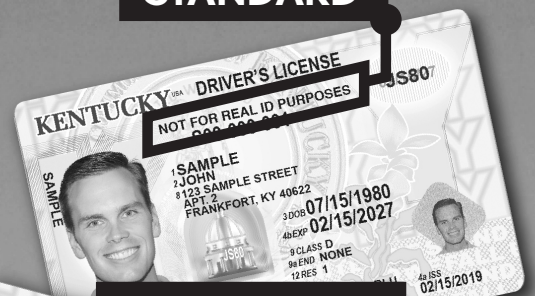

DRIVER LICENSING SERVICES MOVING JULY 26

**FULTON COUNTY OFFICE
OF THE CIRCUIT COURT CLERK
WILL NO LONGER ISSUE
LICENSES, PERMITS, OR IDS.**
Residents must visit any

DRIVER LICENSING REGIONAL OFFICE

Operated by the Kentucky Transportation Cabinet

To schedule an appointment
and find the nearest location,
visit drive.ky.gov
(limited walk-ins accepted)

DRIVER TESTING APPLICANTS:
Schedule an appointment with
kentuckystatepolice.org/driver-testing

Clerk will renew cards remotely for a limited
time for eligible applicants. Learn more at
drive.ky.gov.

2 VERSIONS

STANDARD