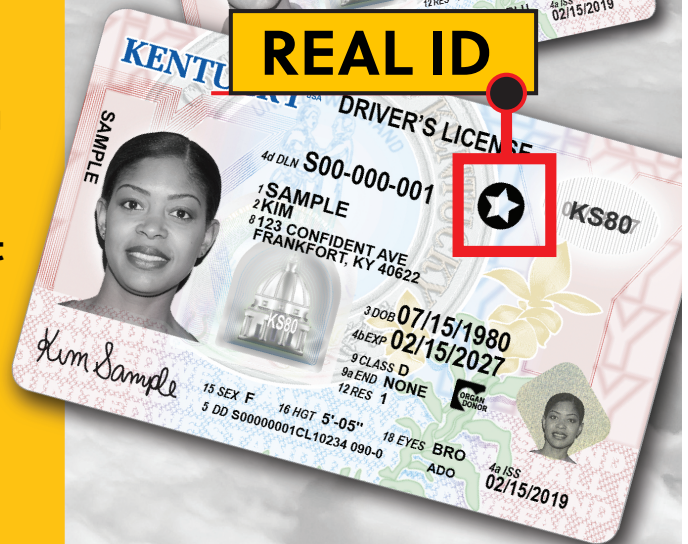

ARRIVE PREPARED.

Take the
IDocument quiz
at REALIDKY.com