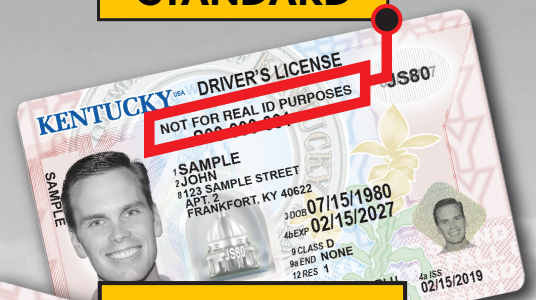

DRIVER LICENSING SERVICES MOVING APRIL 26

FLOYD COUNTY OFFICE
OF THE CIRCUIT COURT CLERK
WILL NO LONGER ISSUE
LICENSES, PERMITS, OR IDS.
Residents must visit any

DRIVER LICENSING REGIONAL OFFICE

Operated by the Kentucky Transportation Cabinet

To schedule an appointment
and find the nearest location,
visit drive.ky.gov
(limited walk-ins accepted)

DRIVER TESTING APPLICANTS:
Schedule an appointment with
kentuckystatepolice.org/driver-testing

Clerk will renew cards remotely for a limited
time for eligible applicants. Learn more at
drive.ky.gov.

2 VERSIONS

STANDARD

REAL ID