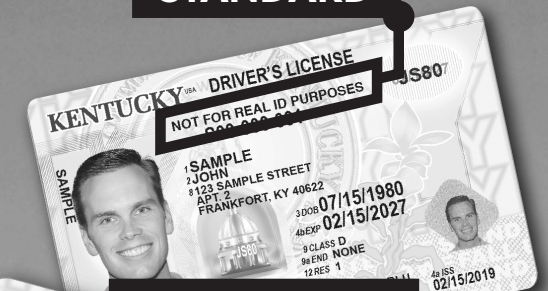

DRIVER LICENSING SERVICES MOVING SEPTEMBER 27

**ESTILL COUNTY OFFICE OF CIRCUIT COURT CLERK
WILL NO LONGER ISSUE LICENSES, PERMITS, OR IDS.**

Residents must visit any

**DRIVER LICENSING
REGIONAL OFFICE**

Operated by the Kentucky Transportation Cabinet

To schedule an appointment and find the nearest location,

visit drive.ky.gov

(limited walk-ins accepted)

DRIVER TESTING APPLICANTS:

Schedule an appointment with kentuckystatepolice.org/driver-testing

**DRIVER LICENSING
REGIONAL OFFICE**

**NOW OFFERING
2 VERSIONS**

STANDARD

REAL ID

**ARRIVE
PREPARED.**

Take the
IDocument quiz
at REALIDKY.com

REAL IDs are the only
card version accepted for
U.S. air travel and
entry onto military
bases and select
federal buildings
starting May 3, 2023.
Take the IDocument
quiz at REALIDKY.com
to get a personalized
list of required
documents to bring
when applying.