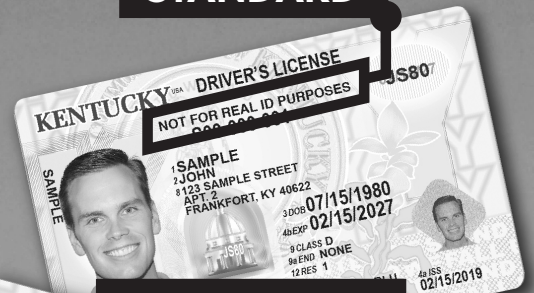

DRIVER LICENSING SERVICES MOVING JUNE 28

**ELLIOTT COUNTY OFFICE
OF THE CIRCUIT COURT CLERK
WILL NO LONGER ISSUE
LICENSES, PERMITS, OR IDS.
*Residents must visit any***

DRIVER LICENSING REGIONAL OFFICE

Operated by the Kentucky Transportation Cabinet

To schedule an appointment
and find the nearest location,
visit drive.ky.gov

(limited walk-ins accepted)

DRIVER TESTING APPLICANTS:
Schedule an appointment with
kentuckystatepolice.org/driver-testing

Clerk will renew cards remotely for a limited
time for eligible applicants. Learn more at
drive.ky.gov.

2 VERSIONS

STANDARD