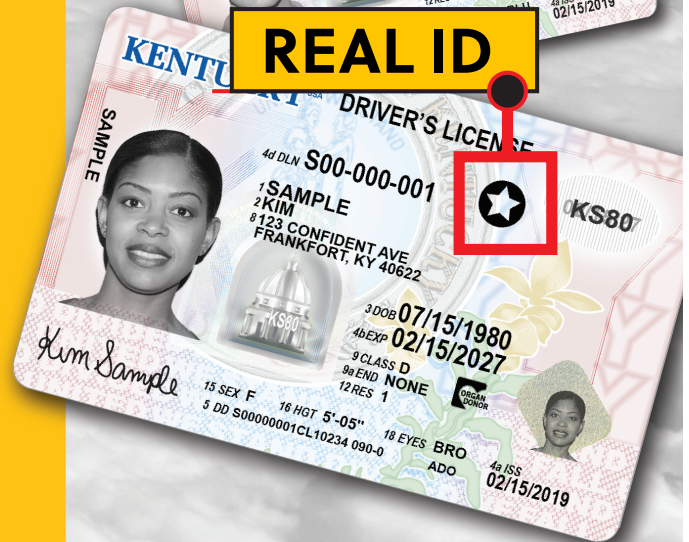

DRIVER LICENSING SERVICES MOVING NOVEMBER 29

**EDMONSON COUNTY OFFICE
OF CIRCUIT COURT CLERK
WILL NO LONGER ISSUE
LICENSES, PERMITS, OR IDS.**

***Licensing services now
offered at any***

**DRIVER LICENSING
REGIONAL OFFICE**

**ATTENTION: DRIVER TESTING APPLICANTS
Schedule an appointment with
kentuckystatepolice.org/driver-testing**

2 VERSIONS

STANDARD

REAL ID

**ARRIVE
PREPARED.**

Take the
IDocument quiz
at REALIDKY.com

REAL IDs are the
only card version
accepted for U.S. air
travel and entry
onto military bases
and select federal
buildings starting
May 3, 2023. Take
the IDocument quiz
at REALIDKY.com to
get a personalized
list of required
documents to bring
when applying.