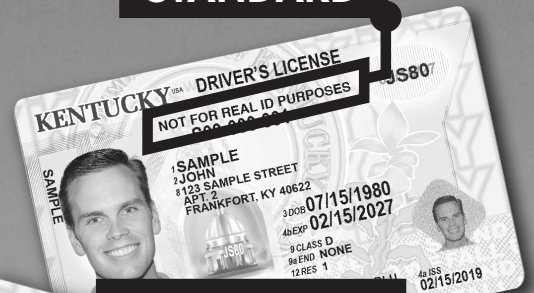

DRIVER LICENSING SERVICES MOVING NOVEMBER 29

**EDMONSON COUNTY OFFICE
OF CIRCUIT COURT CLERK
WILL NO LONGER ISSUE
LICENSES, PERMITS, OR IDS.**

***Licensing services now
offered at any***

**DRIVER LICENSING
REGIONAL OFFICE**

**ATTENTION: DRIVER TESTING APPLICANTS
Schedule an appointment with
kentuckystatepolice.org/driver-testing**

2 VERSIONS

STANDARD

REAL ID

**ARRIVE
PREPARED.**

Take the
IDocument quiz
at REALIDKY.com

REAL IDs are the
only card version
accepted for U.S. air
travel and entry
onto military bases
and select federal
buildings starting
May 3, 2023. Take
the IDocument quiz
at REALIDKY.com to
get a personalized
list of required
documents to bring
when applying.