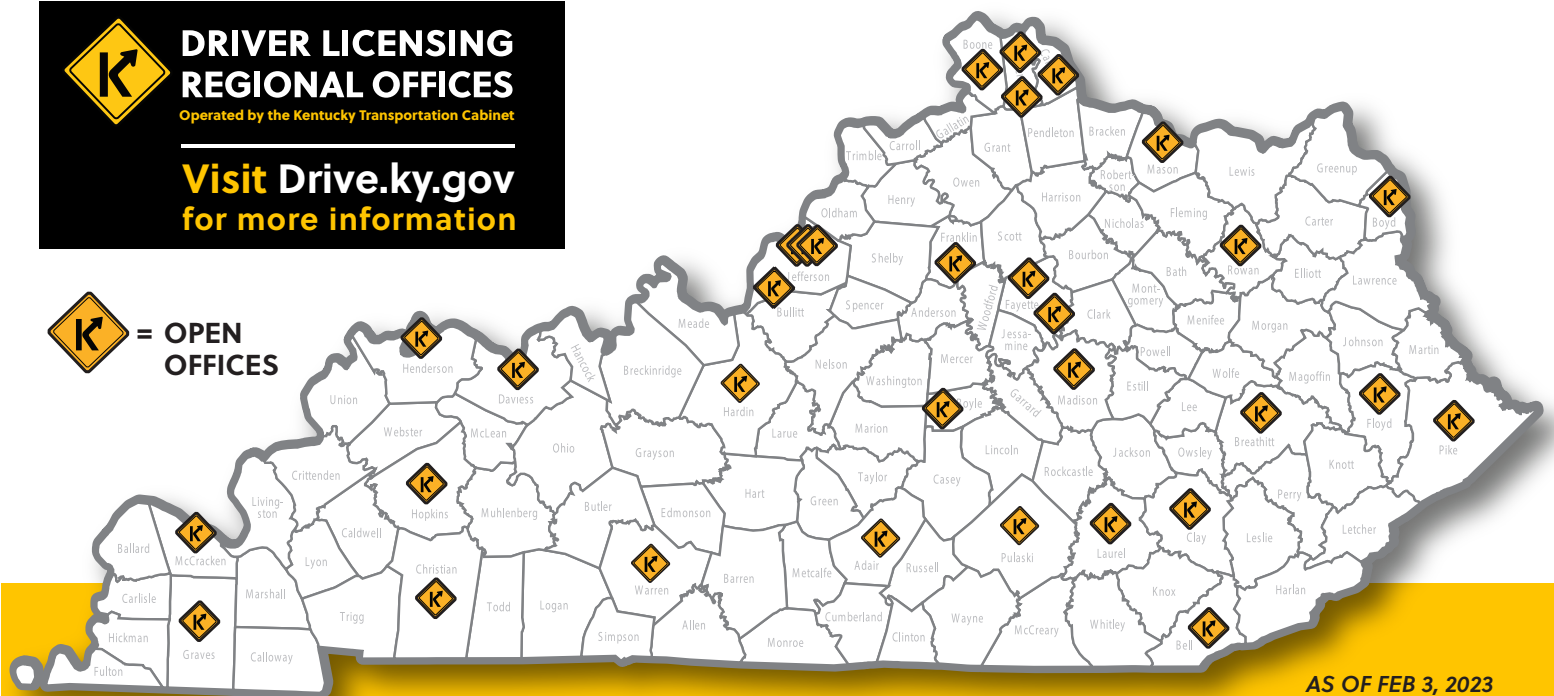

DRIVER LICENSING REGIONAL OFFICES

Operated by the Kentucky Transportation Cabinet

Visit Drive.ky.gov for more information

= OPEN OFFICES

AS OF FEB 3, 2023

VISIT ANY DRIVER LICENSING REGIONAL OFFICE TO REQUEST, RENEW OR REPLACE A DRIVING CREDENTIAL.
(Kentuckians requiring driver testing must schedule an appointment with Kentucky State Police at kentuckystatepolice.org/driver-testing)

BELLEVUE

103 LANDMARK DRIVE
BELLEVUE, KY 41073

BOWLING GREEN

360 EAST 8TH AVE, STE 111
BOWLING GREEN, KY 42101

BURLINGTON

6159 1ST FINANCIAL DRIVE, STE 200
BURLINGTON, KY 41005

CATLETTSBURG

2900 LOUISA STREET, STE 2
CATLETTSBURG, KY 41129

FRANKFORT

200 MERO STREET
FRANKFORT, KY 40622

HENDERSON

374 BORAX DRIVE
HENDERSON, KY 42420

HOPKINSVILLE

901 A SOUTH MAIN STREET
HOPKINSVILLE, KY 42240

INDEPENDENCE

1655 DELAWARE CROSSING
INDEPENDENCE, KY 41051

668 KENTON STATION ROAD
MAYSVILLE, KY 41056

MOREHEAD

126 BRADLEY AVENUE
MOREHEAD, KY 40351

OWENSBORO

2620 KY HWY 81
OWENSBORO, KY 42301

PADUCAH

2855 JACKSON STREET, STE 7
PADUCAH, KY 42003

PIKEVILLE