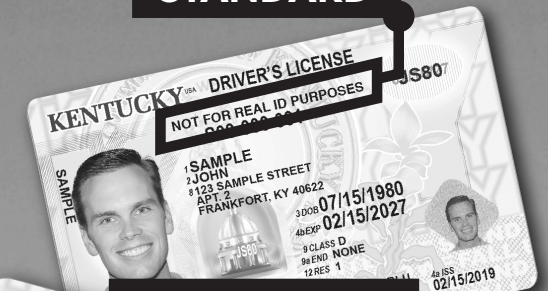

DRIVER LICENSING SERVICES MOVING AUGUST 23

CUMBERLAND COUNTY OFFICE OF THE CIRCUIT COURT CLERK
WILL NO LONGER ISSUE LICENSES, PERMITS, OR IDS.

Residents must visit any

**DRIVER LICENSING
REGIONAL OFFICE**

Operated by the Kentucky Transportation Cabinet

To schedule an appointment and find the nearest location,

visit drive.ky.gov

(limited walk-ins accepted)

DRIVER TESTING APPLICANTS:

Schedule an appointment with kentuckystatepolice.org/driver-testing

Clerk will renew cards remotely for a limited time for eligible applicants. Learn more at drive.ky.gov.

DRIVER LICENSING
REGIONAL OFFICE

**NOW OFFERING
2 VERSIONS**

STANDARD

REAL ID

**ARRIVE
PREPARED.**

Take the
IDocument quiz
at REALIDKY.com