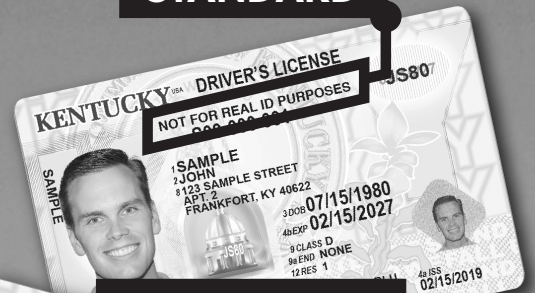

DRIVER LICENSING SERVICES MOVING AUGUST 23

**CRITTENDEN COUNTY OFFICE
OF THE CIRCUIT COURT CLERK
WILL NO LONGER ISSUE
LICENSES, PERMITS, OR IDS.**

Residents must visit any

**DRIVER LICENSING
REGIONAL OFFICE**

Operated by the Kentucky Transportation Cabinet

To schedule an appointment
and find the nearest location,
visit drive.ky.gov

(limited walk-ins accepted)

DRIVER TESTING APPLICANTS:
Schedule an appointment with
kentuckystatepolice.org/driver-testing

**Clerk will renew cards remotely for a limited
time for eligible applicants. Learn more at
drive.ky.gov.**

2 VERSIONS

STANDARD

REAL ID