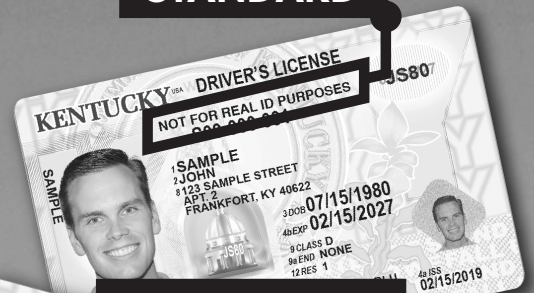

DRIVER LICENSING SERVICES MOVING SEPTEMBER 27

**CLINTON COUNTY OFFICE
OF CIRCUIT COURT CLERK
WILL NO LONGER ISSUE
LICENSES, PERMITS, OR IDS.**

Residents must visit any

**DRIVER LICENSING
REGIONAL OFFICE**

Operated by the Kentucky Transportation Cabinet

To schedule an appointment
and find the nearest location,
visit drive.ky.gov

(limited walk-ins accepted)

DRIVER TESTING APPLICANTS:

Schedule an appointment with
kentuckystatepolice.org/driver-testing

2 VERSIONS

STANDARD

REAL ID