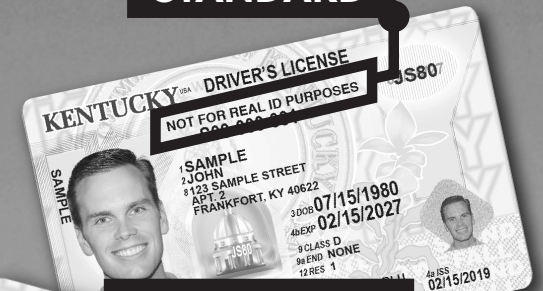

DRIVER LICENSING SERVICES MOVING SEPTEMBER 27

**CLINTON COUNTY OFFICE OF CIRCUIT COURT CLERK
WILL NO LONGER ISSUE LICENSES, PERMITS, OR IDS.**

Residents must visit any

**DRIVER LICENSING
REGIONAL OFFICE**

Operated by the Kentucky Transportation Cabinet

To schedule an appointment and find the nearest location,

visit drive.ky.gov

(limited walk-ins accepted)

DRIVER TESTING APPLICANTS:

Schedule an appointment with kentuckystatepolice.org/driver-testing

**DRIVER LICENSING
REGIONAL OFFICE**

**NOW OFFERING
2 VERSIONS**

STANDARD

REAL ID

**ARRIVE
PREPARED.**

Take the
IDocument quiz
at REALIDKY.com

REAL IDs are the only
card version accepted for
U.S. air travel and
entry onto military
bases and select
federal buildings
starting May 3, 2023.
Take the IDocument
quiz at REALIDKY.com
to get a personalized
list of required
documents to bring
when applying.