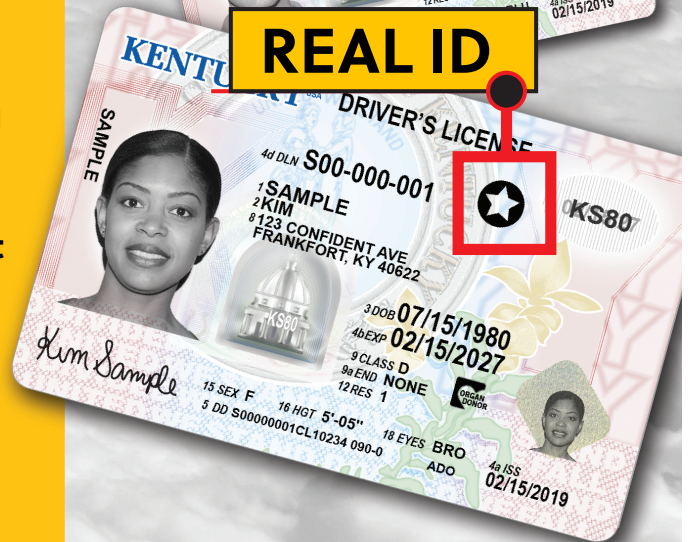

**ARRIVE
PREPARED.**

Take the
IDocument quiz
at REALIDKY.com