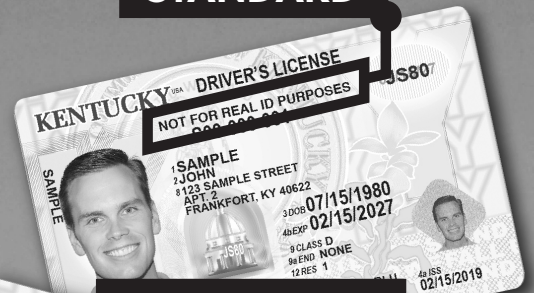

DRIVER LICENSING SERVICES MOVING OCTOBER 25

**CLAY COUNTY OFFICE
OF CIRCUIT COURT CLERK
WILL NO LONGER ISSUE
LICENSES, PERMITS, OR IDS.**

Residents must visit any

**DRIVER LICENSING
REGIONAL OFFICE**

Operated by the Kentucky Transportation Cabinet

To schedule an appointment
and find the nearest location,
visit drive.ky.gov

(limited walk-ins accepted)

DRIVER TESTING APPLICANTS:
Schedule an appointment with
kentuckystatepolice.org/driver-testing

2 VERSIONS

STANDARD

REAL ID