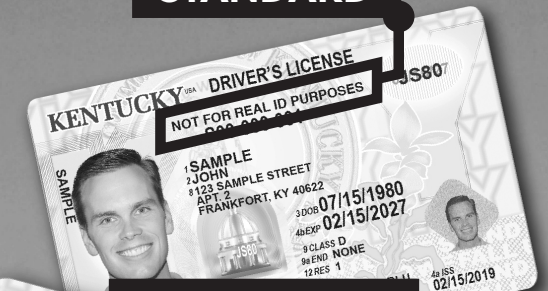

DRIVER LICENSING SERVICES MOVING OCTOBER 25

**CLAY COUNTY OFFICE OF CIRCUIT COURT CLERK
WILL NO LONGER ISSUE LICENSES, PERMITS, OR IDS.**

Residents must visit any

**DRIVER LICENSING
REGIONAL OFFICE**

Operated by the Kentucky Transportation Cabinet

To schedule an appointment and find the nearest location,

visit drive.ky.gov

(limited walk-ins accepted)

DRIVER TESTING APPLICANTS:

Schedule an appointment with kentuckystatepolice.org/driver-testing

**DRIVER LICENSING
REGIONAL OFFICE**

**NOW OFFERING
2 VERSIONS**

STANDARD

REAL ID

**ARRIVE
PREPARED.**

Take the
IDocument quiz
at REALIDKY.com

REAL IDs are the only
card version accepted
for U.S. air travel and
entry onto military
bases and select
federal buildings
starting May 3, 2023.
Take the IDocument
quiz at REALIDKY.com
to get a personalized
list of required
documents to bring
when applying.