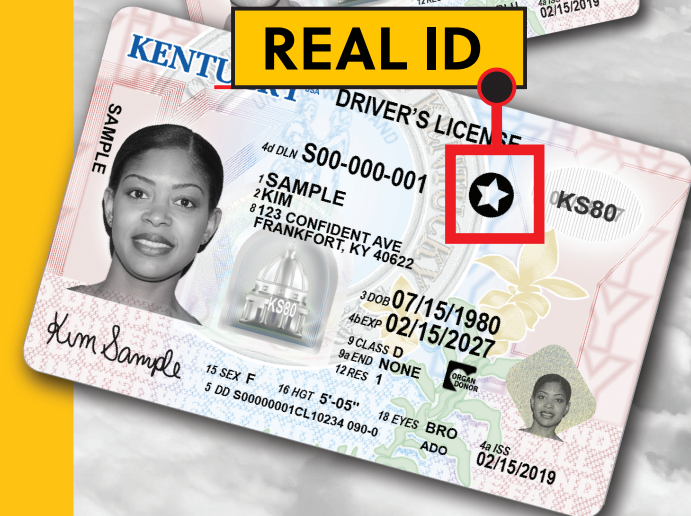

Schedule an appointment with kentuckystatepolice.org/driver-testing

**DRIVER LICENSING
REGIONAL OFFICE**

**NOW OFFERING
2 VERSIONS**

STANDARD

REAL ID

**ARRIVE
PREPARED.**

Take the
IDocument quiz
at REALIDKY.com

REAL IDs are the only
card version accepted
for U.S. air travel and
entry onto military
bases and select
federal buildings
starting May 3, 2023.
Take the IDocument
quiz at REALIDKY.com
to get a personalized
list of required
documents to bring
when applying.