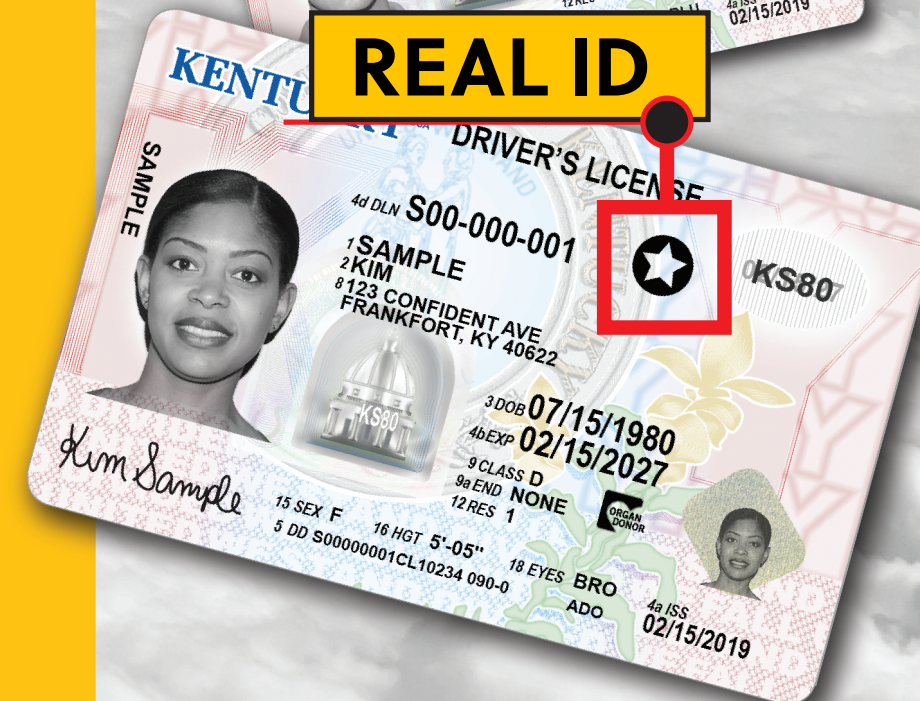

DRIVER LICENSING SERVICES MOVING MARCH 28

**CLARK COUNTY OFFICE OF CIRCUIT COURT CLERK
WILL NO LONGER ISSUE LICENSES, PERMITS, OR IDS.**

Licensing services now offered at any

DRIVER LICENSING REGIONAL OFFICE

**DRIVER LICENSING
REGIONAL OFFICE**

NOW OFFERING 2 VERSIONS

STANDARD

REAL ID

**ARRIVE
PREPARED.**

Take the
IDocument quiz
at REALIDKY.com

REAL IDs are the only
card version accepted
for U.S. air travel and
entry onto military
bases and select
federal buildings
starting May 3, 2023.
Take the IDocument
quiz at REALIDKY.com
to get a personalized
list of required
documents to bring
when applying.