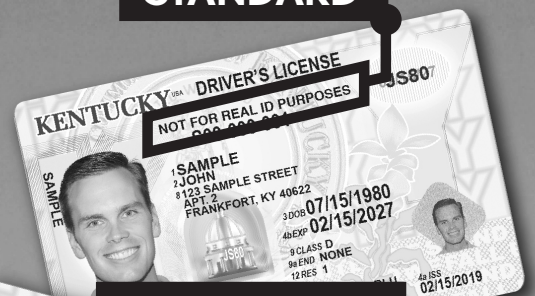

DRIVER LICENSING SERVICES MOVING AUGUST 23

**CARTER COUNTY OFFICE
OF THE CIRCUIT COURT CLERK
WILL NO LONGER ISSUE
LICENSES, PERMITS, OR IDS.**

Residents must visit any

**DRIVER LICENSING
REGIONAL OFFICE**

Operated by the Kentucky Transportation Cabinet

To schedule an appointment
and find the nearest location,
visit drive.ky.gov

(limited walk-ins accepted)

DRIVER TESTING APPLICANTS:
Schedule an appointment with
kentuckystatepolice.org/driver-testing

**Clerk will renew cards remotely for a limited
time for eligible applicants. Learn more at
drive.ky.gov.**

2 VERSIONS

STANDARD

REAL ID