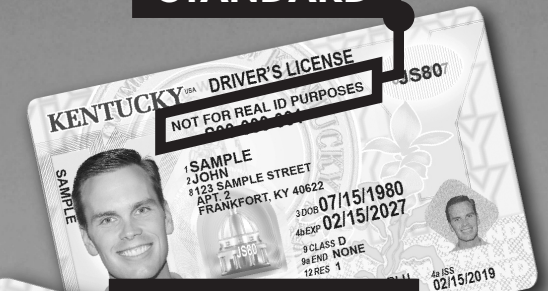

DRIVER LICENSING SERVICES MOVING AUGUST 23

**CARTER COUNTY OFFICE OF THE CIRCUIT COURT CLERK
WILL NO LONGER ISSUE LICENSES, PERMITS, OR IDS.**

Residents must visit any

**DRIVER LICENSING
REGIONAL OFFICE**

Operated by the Kentucky Transportation Cabinet

To schedule an appointment and find the nearest location,

visit drive.ky.gov

(limited walk-ins accepted)

DRIVER TESTING APPLICANTS:

Schedule an appointment with kentuckystatepolice.org/driver-testing

Clerk will renew cards remotely for a limited time for eligible applicants. Learn more at drive.ky.gov.

**DRIVER LICENSING
REGIONAL OFFICE**

**NOW OFFERING
2 VERSIONS**

STANDARD

REAL ID

**ARRIVE
PREPARED.**