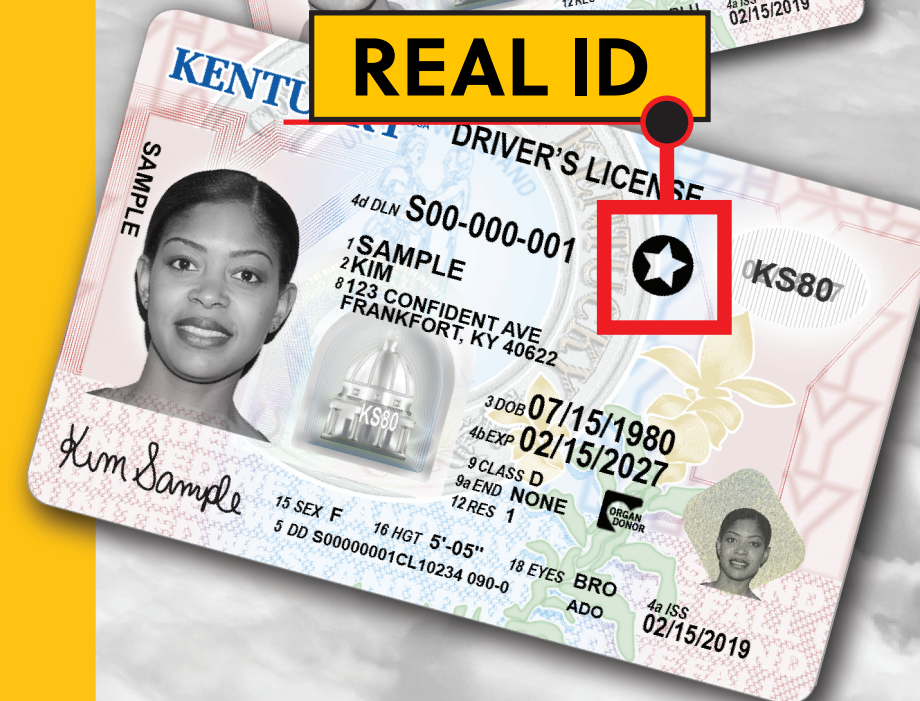

DRIVER LICENSING SERVICES MOVING AUGUST 23

**CARTER COUNTY OFFICE OF THE CIRCUIT COURT CLERK
WILL NO LONGER ISSUE LICENSES, PERMITS, OR IDS.**

Residents must visit any

DRIVER LICENSING REGIONAL OFFICE

Operated by the Kentucky Transportation Cabinet

To schedule an appointment and find the nearest location,

visit drive.ky.gov

(limited walk-ins accepted)

DRIVER TESTING APPLICANTS:

Schedule an appointment with kentuckystatepolice.org/driver-testing

Clerk will renew cards remotely for a limited time for eligible applicants. Learn more at drive.ky.gov.

**DRIVER LICENSING
REGIONAL OFFICE**

**NOW OFFERING
2 VERSIONS**

STANDARD

REAL ID

**ARRIVE
PREPARED.**

Take the
IDocument quiz
at REALIDKY.com

REAL IDs are the only
card version accepted
for U.S. air travel and
entry onto military
bases and select
federal buildings
starting May 3, 2023.
Take the IDocument
quiz at REALIDKY.com
to get a personalized
list of required
documents to bring
when applying.