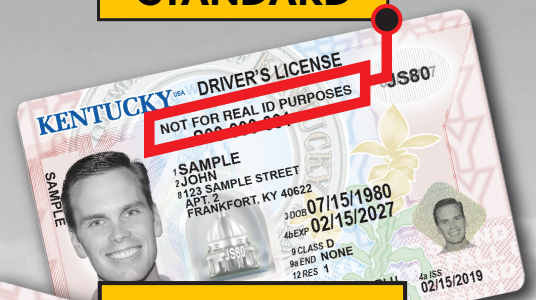

DRIVER LICENSING SERVICES MOVING JULY 26

**CARLISLE COUNTY OFFICE
OF THE CIRCUIT COURT CLERK
WILL NO LONGER ISSUE
LICENSES, PERMITS, OR IDS.
*Residents must visit any***

DRIVER LICENSING REGIONAL OFFICE

Operated by the Kentucky Transportation Cabinet

To schedule an appointment
and find the nearest location,
visit drive.ky.gov
(limited walk-ins accepted)

DRIVER TESTING APPLICANTS:
Schedule an appointment with
kentuckystatepolice.org/driver-testing

**Clerk will renew cards remotely for a limited
time for eligible applicants. Learn more at
drive.ky.gov.**

2 VERSIONS

STANDARD

REAL ID