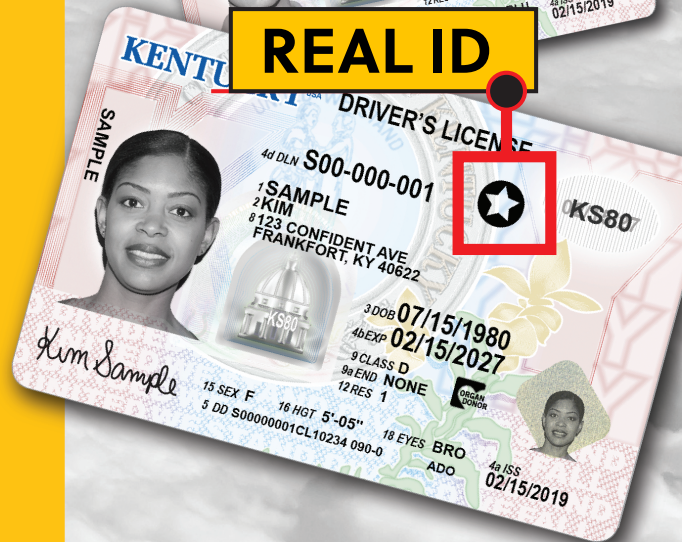

DRIVER LICENSING SERVICES MOVING JUNE 13

**CAMPBELL COUNTY OFFICE
OF CIRCUIT COURT CLERK
WILL NO LONGER ISSUE
LICENSES, PERMITS, OR IDS.**

*Licensing services now
offered at any*

**DRIVER LICENSING
REGIONAL OFFICE**

**ATTENTION: DRIVER TESTING APPLICANTS
Schedule an appointment with
kentuckystatepolice.org/driver-testing**

2 VERSIONS

STANDARD

REAL ID

**ARRIVE
PREPARED.**

Take the
IDocument quiz
at REALIDKY.com

REAL IDs are the
only card version
accepted for U.S. air
travel and entry
onto military bases
and select federal
buildings starting
May 3, 2023. Take
the IDocument quiz
at REALIDKY.com to
get a personalized
list of required
documents to bring
when applying.