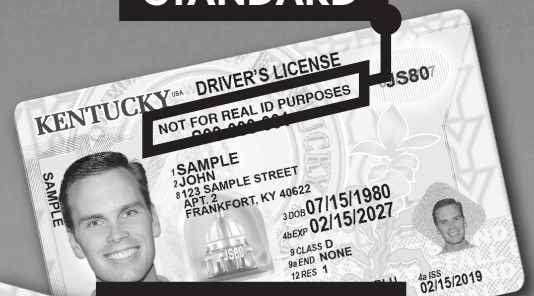

DRIVER LICENSING SERVICES MOVING MAY 24

**CALDWELL COUNTY OFFICE
OF THE CIRCUIT COURT CLERK
WILL NO LONGER ISSUE
LICENSES, PERMITS, OR IDS.
*Residents must visit any***

DRIVER LICENSING REGIONAL OFFICE

Operated by the Kentucky Transportation Cabinet

**To schedule an appointment
and find the nearest location,
visit drive.ky.gov
*(limited walk-ins accepted)***

DRIVER TESTING APPLICANTS:
Schedule an appointment with
kentuckystatepolice.org/driver-testing

**Clerk will renew cards remotely for a limited
time for eligible applicants. Learn more at
drive.ky.gov.**

2 VERSIONS

STANDARD

REAL ID