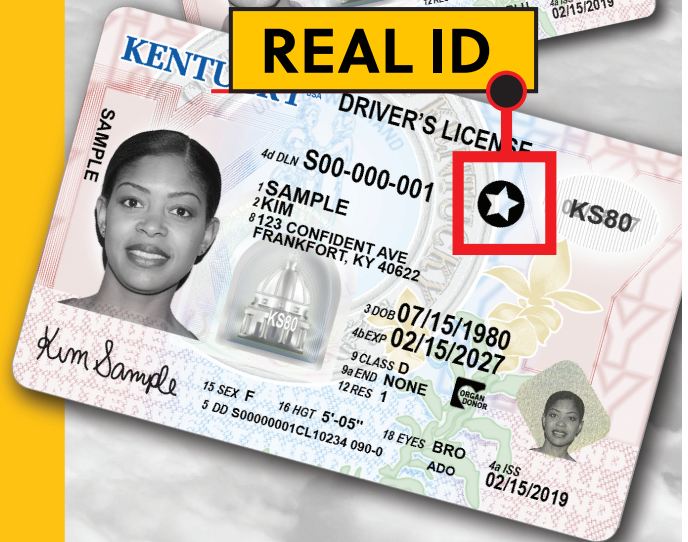

DRIVER LICENSING SERVICES MOVING APRIL 25

**BOYLE COUNTY OFFICE
OF CIRCUIT COURT CLERK
WILL NO LONGER ISSUE
LICENSES, PERMITS, OR IDS.**

*Licensing services now
offered at any*

**DRIVER LICENSING
REGIONAL OFFICE**

**ATTENTION: DRIVER TESTING APPLICANTS
Schedule an appointment with
kentuckystatepolice.org/driver-testing**

2 VERSIONS

STANDARD

REAL ID

**ARRIVE
PREPARED.**

Take the
IDocument quiz
at REALIDKY.com

REAL IDs are the
only card version
accepted for U.S. air
travel and entry
onto military bases
and select federal
buildings starting
May 3, 2023. Take
the IDocument quiz
at REALIDKY.com to
get a personalized
list of required
documents to bring
when applying.