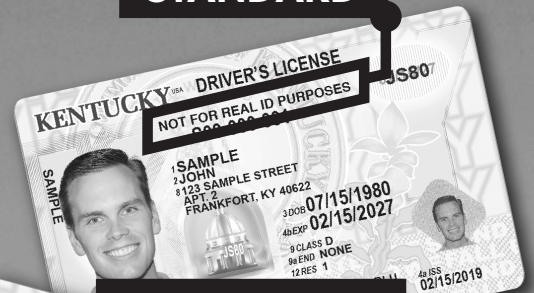

DRIVER LICENSING SERVICES MOVING SEPTEMBER 27

**BOONE COUNTY OFFICE
OF CIRCUIT COURT CLERK
WILL NO LONGER ISSUE
LICENSES, PERMITS, OR IDS.**

Residents must visit any

**DRIVER LICENSING
REGIONAL OFFICE**

Operated by the Kentucky Transportation Cabinet

To schedule an appointment
and find the nearest location,
visit drive.ky.gov

(limited walk-ins accepted)

DRIVER TESTING APPLICANTS:
Schedule an appointment with
kentuckystatepolice.org/driver-testing

2 VERSIONS

STANDARD

REAL ID