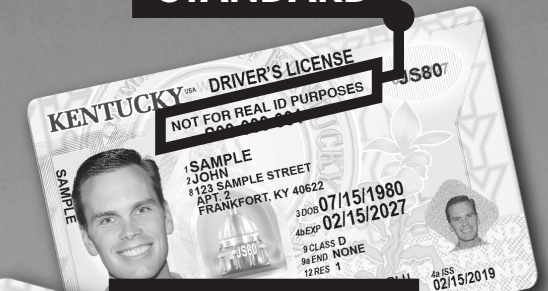

DRIVER LICENSING SERVICES MOVING SEPTEMBER 27

**BOONE COUNTY OFFICE OF CIRCUIT COURT CLERK
WILL NO LONGER ISSUE LICENSES, PERMITS, OR IDS.**

Residents must visit any

**DRIVER LICENSING
REGIONAL OFFICE**

Operated by the Kentucky Transportation Cabinet

To schedule an appointment and find the nearest location,

visit drive.ky.gov

(limited walk-ins accepted)

DRIVER TESTING APPLICANTS:

Schedule an appointment with kentuckystatepolice.org/driver-testing

**DRIVER LICENSING
REGIONAL OFFICE**

**NOW OFFERING
2 VERSIONS**

STANDARD

REAL ID