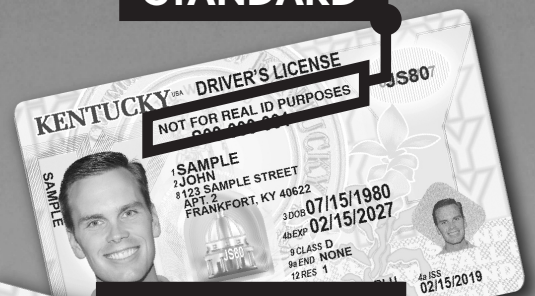

DRIVER LICENSING SERVICES MOVING AUGUST 23

**BATH COUNTY OFFICE
OF THE CIRCUIT COURT CLERK
WILL NO LONGER ISSUE
LICENSES, PERMITS, OR IDS.**

Residents must visit any

**DRIVER LICENSING
REGIONAL OFFICE**

Operated by the Kentucky Transportation Cabinet

To schedule an appointment
and find the nearest location,
visit drive.ky.gov

(limited walk-ins accepted)

DRIVER TESTING APPLICANTS:
Schedule an appointment with
kentuckystatepolice.org/driver-testing

Clerk will renew cards remotely for a limited
time for eligible applicants. Learn more at
drive.ky.gov.

2 VERSIONS

STANDARD

REAL ID