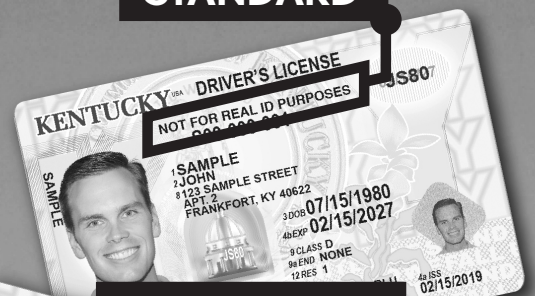

DRIVER LICENSING SERVICES MOVING JULY 26

**BALLARD COUNTY OFFICE
OF THE CIRCUIT COURT CLERK
WILL NO LONGER ISSUE
LICENSES, PERMITS, OR IDS.
*Residents must visit any***

DRIVER LICENSING REGIONAL OFFICE

Operated by the Kentucky Transportation Cabinet

To schedule an appointment
and find the nearest location,
visit drive.ky.gov
(limited walk-ins accepted)

DRIVER TESTING APPLICANTS:
Schedule an appointment with
kentuckystatepolice.org/driver-testing

Clerk will renew cards remotely for a limited
time for eligible applicants. Learn more at
drive.ky.gov.

2 VERSIONS

STANDARD

REAL ID