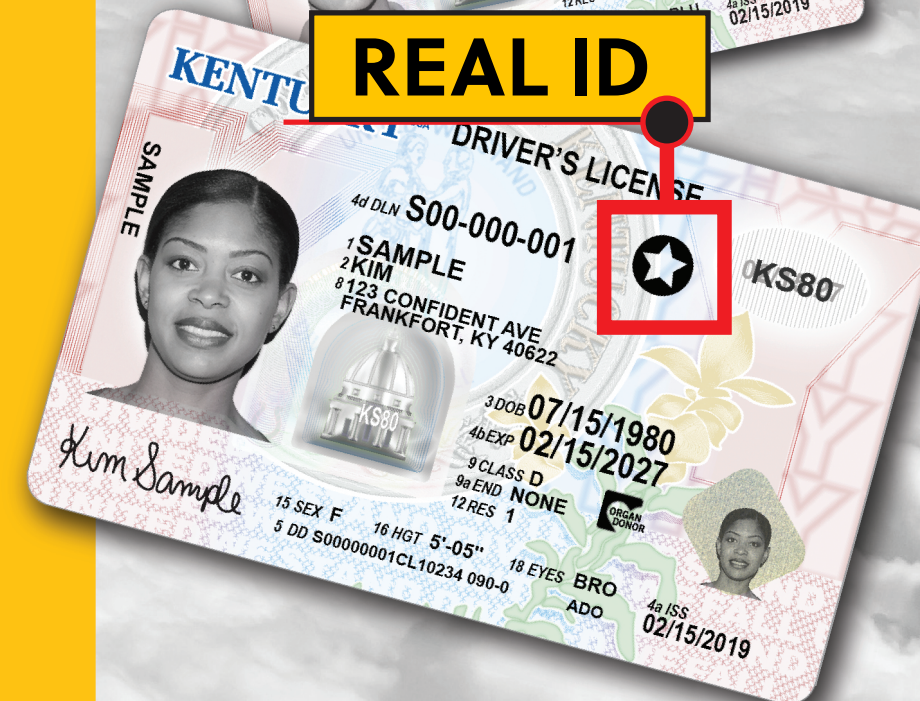

DRIVER LICENSING SERVICES MOVING NOVEMBER 29

**ALLEN COUNTY OFFICE OF CIRCUIT COURT CLERK
WILL NO LONGER ISSUE LICENSES, PERMITS, OR IDS.**

Licensing services now offered at any

DRIVER LICENSING REGIONAL OFFICE

**DRIVER LICENSING
REGIONAL OFFICE**

**NOW OFFERING
2 VERSIONS**

STANDARD

REAL ID

ARRIVE PREPARED.

Take the
IDocument quiz
at REALIDKY.com

REAL IDs are the only
card version accepted
for U.S. air travel and
entry onto military
bases and select
federal buildings
starting May 3, 2023.
Take the IDocument
quiz at REALIDKY.com
to get a personalized
list of required
documents to bring
when applying.