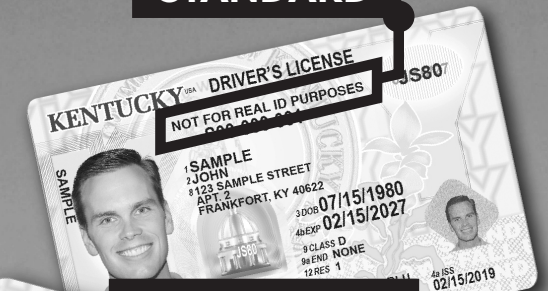

DRIVER LICENSING SERVICES MOVING JULY 26

**MORGAN COUNTY OFFICE OF THE CIRCUIT COURT CLERK
WILL NO LONGER ISSUE LICENSES, PERMITS, OR IDS.**

Residents must visit any

**DRIVER LICENSING
REGIONAL OFFICE**

Operated by the Kentucky Transportation Cabinet

To schedule an appointment and find the nearest location,

visit drive.ky.gov

(limited walk-ins accepted)

DRIVER TESTING APPLICANTS:

Schedule an appointment with kentuckystatepolice.org/driver-testing

Clerk will renew cards remotely for a limited time for eligible applicants. Learn more at drive.ky.gov.

**DRIVER LICENSING
REGIONAL OFFICE**

**NOW OFFERING
2 VERSIONS**

STANDARD

REAL ID

**ARRIVE
PREPARED.**

Take the
IDocument quiz
at REALIDKY.com

REAL IDs are the only
card version accepted
for U.S. air travel and
entry onto military
bases and select
federal buildings
starting May 3, 2023.
Take the IDocument
quiz at REALIDKY.com
to get a personalized
list of required
documents to bring
when applying.