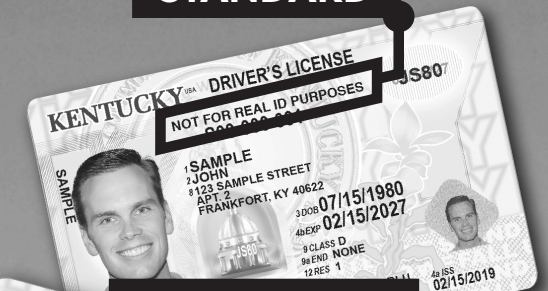

DRIVER LICENSING SERVICES MOVING JULY 26

**FULTON COUNTY OFFICE OF THE CIRCUIT COURT CLERK
WILL NO LONGER ISSUE LICENSES, PERMITS, OR IDS.**

Residents must visit any

**DRIVER LICENSING
REGIONAL OFFICE**

Operated by the Kentucky Transportation Cabinet

To schedule an appointment and find the nearest location,

visit drive.ky.gov

(limited walk-ins accepted)

DRIVER TESTING APPLICANTS:

Schedule an appointment with kentuckystatepolice.org/driver-testing

Clerk will renew cards remotely for a limited time for eligible applicants. Learn more at drive.ky.gov.

**DRIVER LICENSING
REGIONAL OFFICE**

**NOW OFFERING
2 VERSIONS**

STANDARD

REAL ID

**ARRIVE
PREPARED.**

Take the
IDocument quiz
at REALIDKY.com

REAL IDs are the only
card version accepted
for U.S. air travel and
entry onto military
bases and select
federal buildings
starting May 3, 2023.
Take the IDocument
quiz at REALIDKY.com
to get a personalized
list of required
documents to bring
when applying.